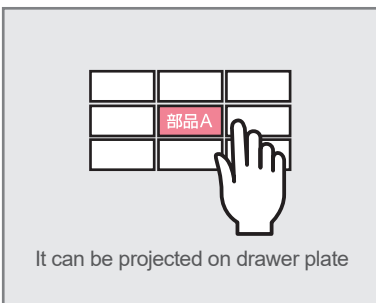

Projection Picking System(PPS)

Picking instructed by image indication

Product introduction video

Example video for FA operation

Picking system is utilized by projector. Ideal for storage shelves where the location is so small that light module can not be installed or the location changes frequently. It can also be used for FA operation as support for assembly work. Pokayoke is realized by sensor and image recognition technology. Various information displays are possible.

Projecting images to the location of picking

Picking from a glowing place

If you make a picking mistake . . .

Features

※Speech synthesis is optional.

AIOI・SYSTEMS CO.,LTD.

E-MAIL : info@hello-aioi.com URL : https://www.hello-aioi.com/en