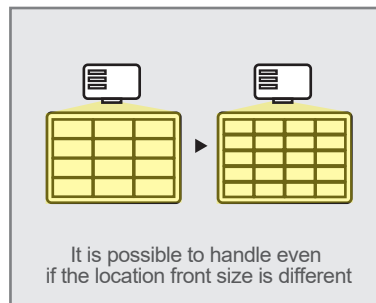

Projection Picking System(PPS)

Picking instructed by image indication

Product introduction video

Example video for FA operation

Picking system is utilized by projector. Ideal for storage shelves where the location is so small that light module can not be installed or the location changes frequently. It can also be used for FA operation as support for assembly work. Pokayoke is realized by sensor and image recognition technology. Various information displays are possible.

Projecting images to the location of picking

Picking from a glowing place

If you make a picking mistake . . .

Features

※Speech synthesis is optional.

AIOI・SYSTEMS CO.,LTD.

E-MAIL : info@hello-aioi.com URL : https://www.hello-aioi.com/en