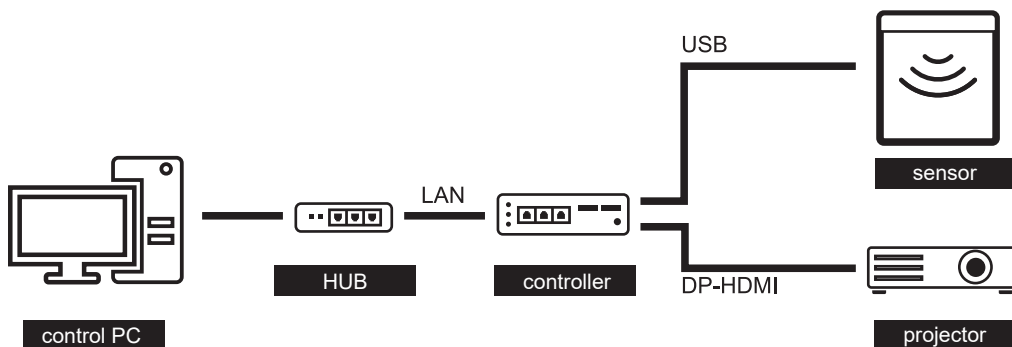

[Nagoya Branch] ID-AREA. #301, 1-2-4 Kanayama, Naka-ku, Nagoya 460-0022, Japan
TEL: +81 52 (339) 1766 FAX: +81 52 (339) 1767

Projection Picking System(PPS)

Sensor method

Product introduction video

Use sensor

Sorting front of identification possible to put in image processing

Set completion button on display

Product introduction video

Image recognition method

Use AR marker

Recognize position with cameras on both sides