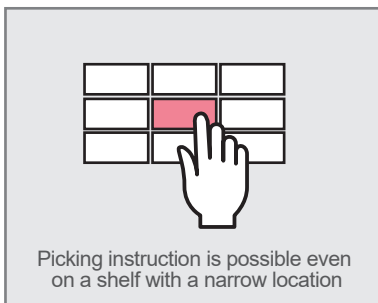

Projection Picking System(PPS)

Picking instructed by image indication

Product introduction video

Example video for FA operation

Picking system is utilized by projector. Ideal for storage shelves where the location is so small that light module can not be installed or the location changes frequently. It can also be used for FA operation as support for assembly work. Pokayoke is realized by sensor and image recognition technology. Various information displays are possible.

Projecting images to the location of picking

Picking from a glowing place

If you make a picking mistake . . .

Features

※Speech synthesis is optional.

AIOI・SYSTEMS CO.,LTD.

E-MAIL : info@hello-aioi.com URL : https://www.hello-aioi.com/en