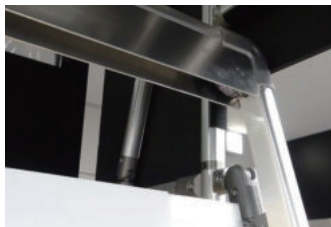

Projection Picking System(PPS)

Sensor method

Product introduction video

Use sensor