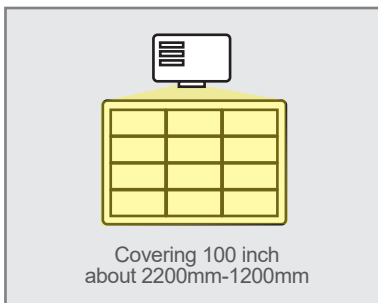

Projecting images to the location of picking

Picking from a glowing place

If you make a picking mistake . . .

Features

※Speech synthesis is optional.

AIOI・SYSTEMS CO.,LTD.

E-MAIL : info@hello-aioi.com URL : https://www.hello-aioi.com/en