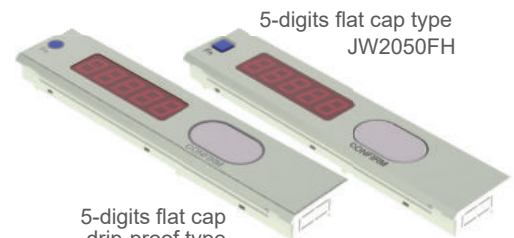

5-digits flat cap drip-proof type JW2050FH

※ Various types can be selected depending on the application.

The RoHS directive is the directive which bans certain hazardous substances from electrical and electronic devices such as computers, communication devices and home electronics used in the European Union. This is intended to minimize risks of hazardous human health and burdens on the environment in the product life cycle from production to disposal.

AIOI • SYSTEMS CO.,LTD.

E-MAIL : info@hello-aioi.com URL : https://www.hello-aioi.com/en

[Headquarters] WiRA Omori Bldg.9F, 1-6-8 Omori Kita, Ota-ku, Tokyo, 143-0016, JAPAN
TEL: +81 3 (3764) 0228 FAX: +81 3 (3764) 7520

[Osaka Branch] Nissay Kyobashi Bldg. #301, 4-6-22 Higashinodamachi, Miyakojima-ku, Osaka 534-0024, Japan
TEL: +81 6 (6242) 8062 FAX: +81 6 (6242) 6570

[Nagoya Branch] ID-AREA. #301, 1-2-4 Kanayama, Naka-ku, Nagoya 460-0022, Japan
TEL: +81 52 (339) 1766 FAX: +81 52 (339) 1767