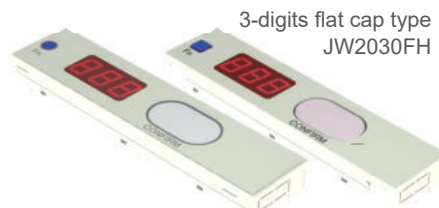

Without digit type JW2000F

3 digits type JW2030F

3-digits type with "S" & "-" function buttons JW2030PF

5 digits type JW2050F

5 digits type "S" & "-" function buttons JW2050PF

Multi work type JW2055F

Flat cap drip-proof type JW2000FZ