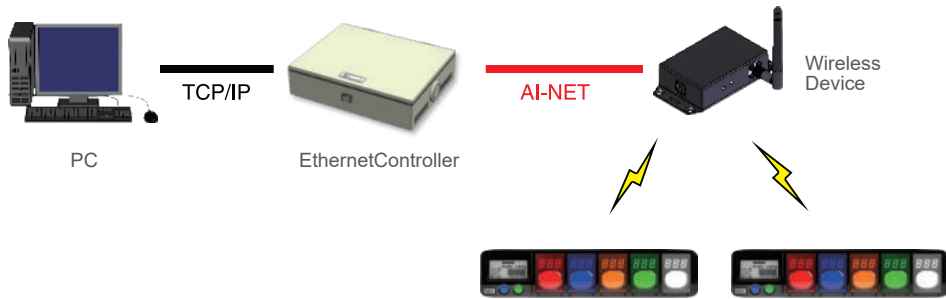

NW

Wireless Light Module

It can be mounted freely on pallets, baskets, totes etc. Since electronic paper was adopted as the display part, the battery life of the conventional battery remarkably extends.

Configuration

Specification

- Communication method – Simplex method / ■ Radio Frequency – FSK / ■ Frequency Band – 2402MHz ~ 2481 MHz / ■ Transmission distance – 30 ~ 40m / ■ Transmission speed - 38400 bps / ■ Usage environment– Temperature 0°C ~ 35°C, Humidity – 20~ 80% (no condensation) / ■ Battery – 3 AA nickel-metal hydride batteries / ■ Battery charger – special charger NW2960, Full charge 8 hours

Wide range of products