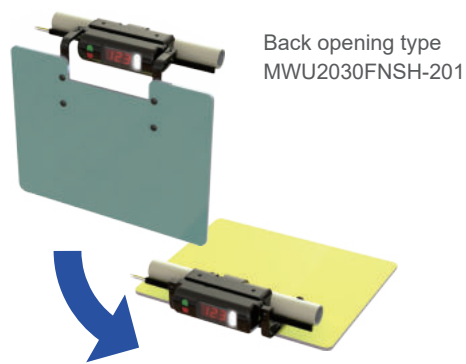

Back opening type
MWU2030FNSH-201