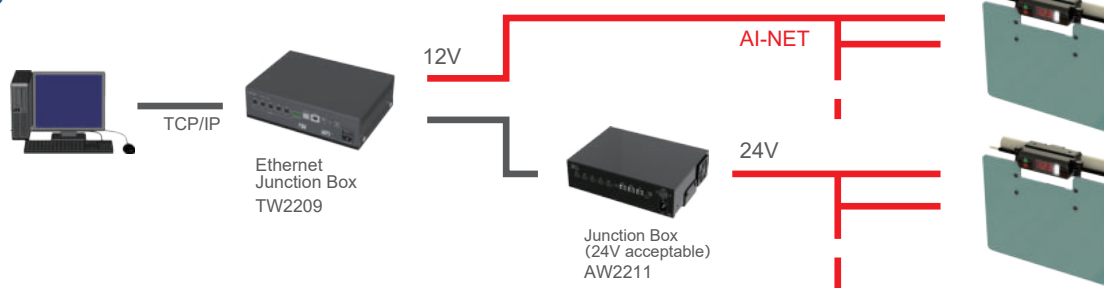

Both sorting and picking are available. Equipped with the latest functions that can adjust the address setting, opening / closing angle, speed, and shut-off time by NFC communication. (Smartphone / HHT compatible)

Product introduction video

Front opening type
MWU2030FNSH-101

Back opening type
MWU2030FNSH-201

Configuration

Installation Method

Can choose to install various bases such as ducts, flat pipes. It can be installed according to the site environment.

AW Cube

External devices can be controlled centralized.

Cube can input and output power supply and digital signal to external devices. It is used for realizing synchronization with picking work after being connected with conveyors and various devices.