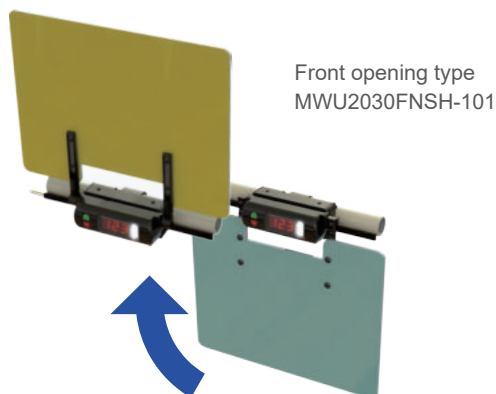

MWU Pokayoke Gate Light Module

Indicate a picking instruction by shutter and lamp

Notify picking instructions with shutter and lamp. Since the indicated number of products are put into the open area, sorting errors can be reduced to "zero" as much as possible.

Both sorting and picking are available. Equipped with the latest functions that can adjust the address setting, opening / closing angle, speed, and shut-off time by NFC communication. (Smartphone / HHT compatible)

Product introduction video

Front opening type
MWU2030FNSH-101